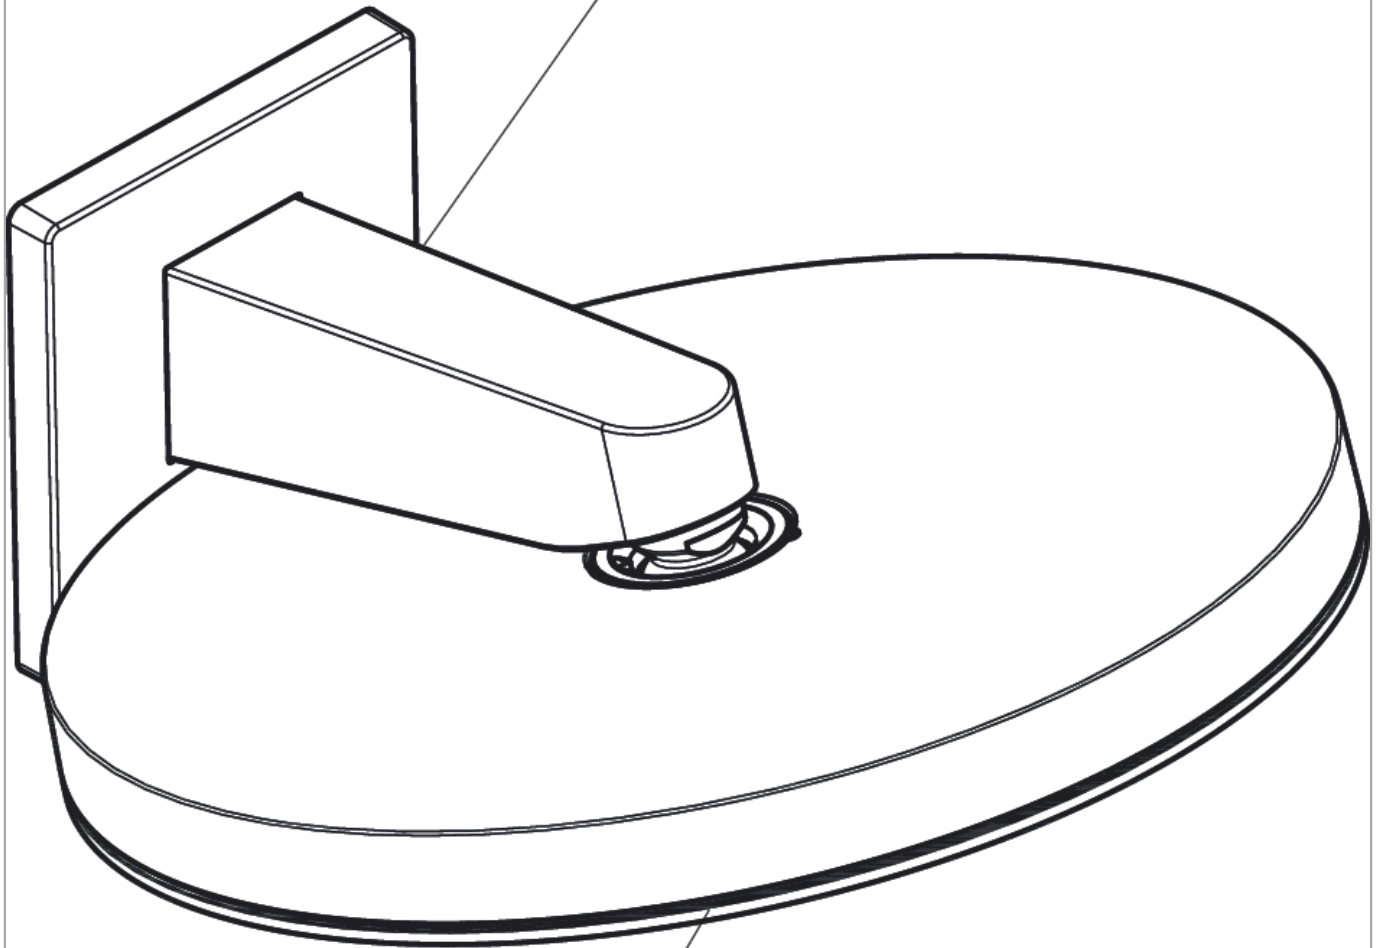

Pulsify

Wall connector for overhead shower 260

Surfaces: **Matt Black** Article Number: **24149670**

Description

product features

- material: plastic
- connection type: G ½

Design awards

reddot winner 2021

Product image

Scale drawing

Pulsify**Wall connector for overhead shower 260**Surfaces: **Matt Black** Article Number: **24149670**

Installation examples

Pulsify 260
24149XXX

Pulsify 260 1jet
24140XXX / 24141XXX