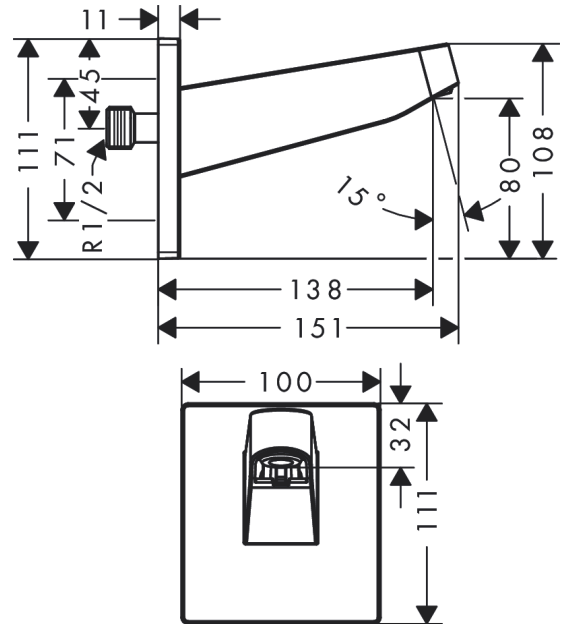

Pulsify

Wall connector for overhead shower 260

Surfaces: **Matt Black** Article Number: **24149670**

Description

product features

- material: plastic
- connection type: G ½

Design awards

reddot winner 2021

Product image

Scale drawing

Pulsify**Wall connector for overhead shower 260**Surfaces: **Matt Black** Article Number: **24149670**

Installation examples

Pulsify 260
24149XXX

Pulsify 260 1jet
24140XXX / 24141XXX